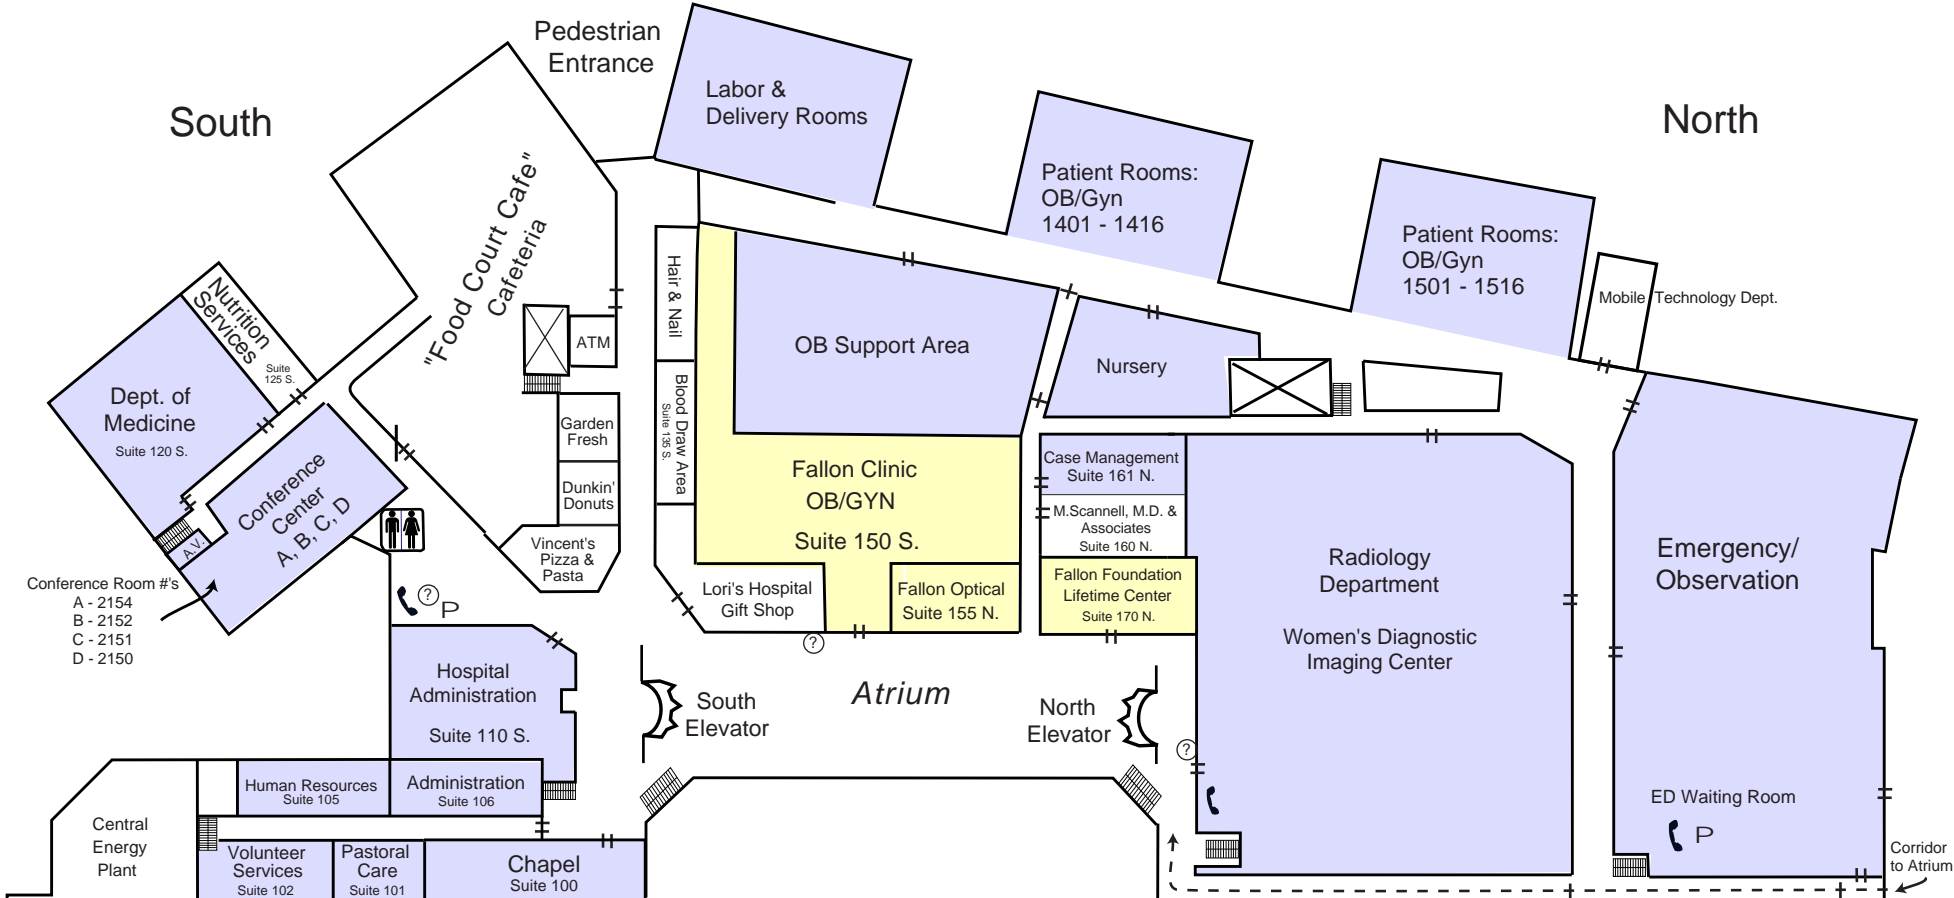

Level 1

Worcester Medical Center

- Retail:**
- Bank of America ATM
 - Lori's Hospital Gift Shop
 - Dunkin' Donuts
 - Fallon Optical Shop
 - Garden Fresh Deli
 - Hair & Nail Concepts
 - Vincent's Pizza & Pasta
 - Food Court Cafe Cafeteria

Parking Garage

- Legend:**
- SVH
 - Fallon
 - Stairs
 - Elevator
 - Public Restrooms
 - Pay Telephone
 - TDD phone
 - Entrance
 - Double door
 - S. South
 - N. North

Lost? Pick up a black assistance telephone (☎) and dial 22241