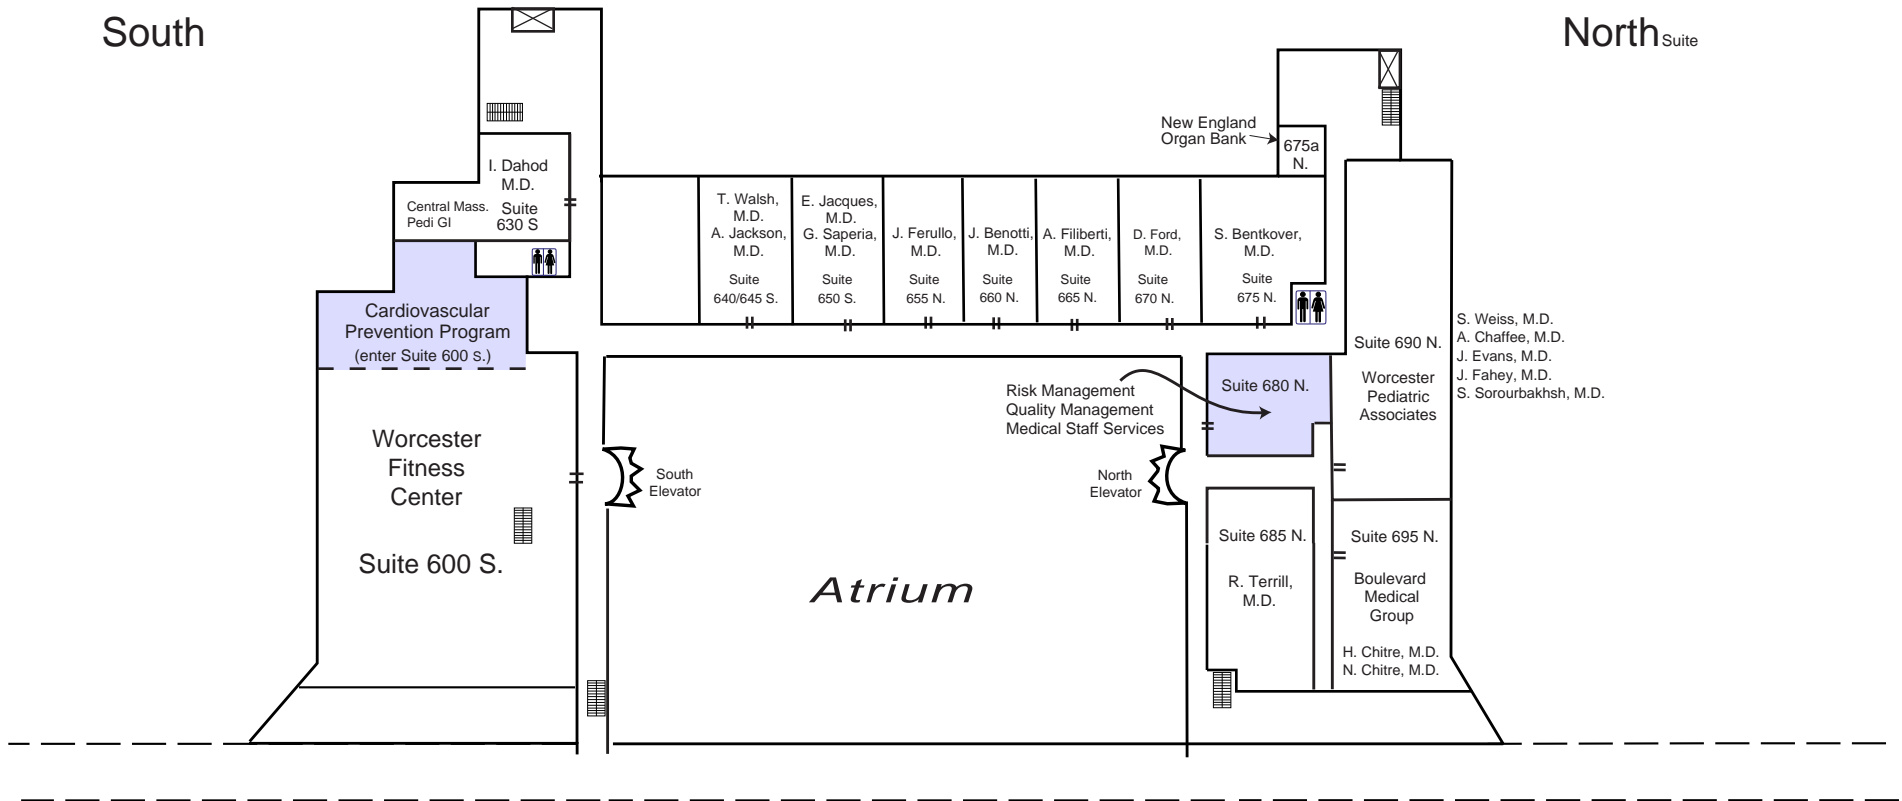

South

North Suite

Parking Garage

- Legend:**
- SVH
  - Fallon
  -  Stairs
  -  Elevator
  -  Pay Telephone P TDD phone
  -  Entrance
  - S. South
  - N. North

Lost? Pick up a black assistance telephone (☎) and dial 22241